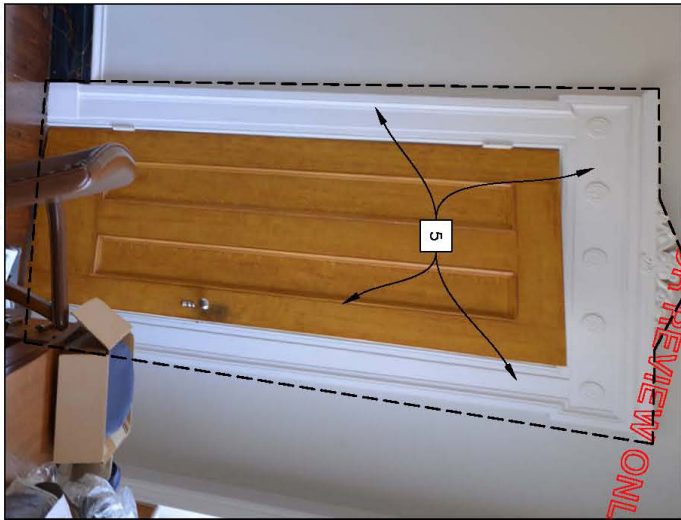

COMPONENTS AVAILABLE

- Historic Rosette
- Historic Window
- Door Knob
- Surviving Reproduction Work: two reproduction windows on the west wall, the door and casings on the south wall, the wood from the floor, and the decorative faux marble modern baseboards.

Left: Faux Moulding; Middle: Historic Window; Right: Door Knob

GREEK REVIVAL ROOM COMPONENTS AVAILABLE

Reproduction Door and Casing

Left: Historic Rosette; Right: Reproduction Door and Casing

D - DOOR TRIM

A - CEILING ROSETTE

CUT SURROUNDING PLASTER CEILING AS REQUIRED FOR ROSETTE TO REMAIN ATTACHED TO EXISTING PLASTER

E - DOOR TRIM

B - WINDOW & TRIM

2 SIM.
3 SIM.
4

F - FLOORING

C - DOOR & DOOR TRIM

FOR REVIEW ONLY