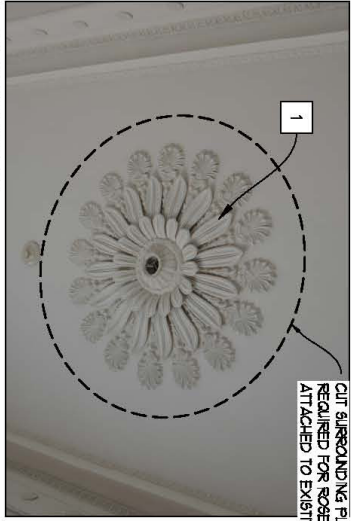

A - CEILING ROSETTE

CUT SURROUNDING PLASTER CEILING AS REQUIRED FOR ROSETTE TO REMAIN ATTACHED TO EXISTING PLASTER