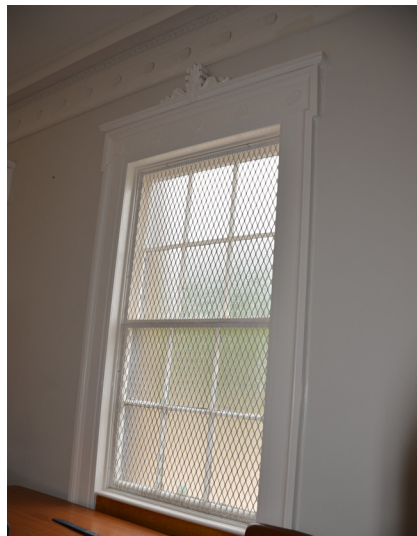

Greek Revival Room as installed at LSU Museum of Art former Memorial Tower site.
[All furniture, paintings, decorative arts pieces retained by LSU MOA.]

GREEK REVIVAL ROOM

c. 1840–41

American, Louisiana

Cypress, hard pine floors

NOTE: No furniture or fine art visible in images is for sale;
only architectural components described are available.

GREEK REVIVAL ROOM OVERVIEW

The room is dated c. 1840–41 and is made of painted, grained, and faux marble cypress and hard pine. Original elements include some ornamental plaster from two doorways and their casings, a door knob, one window and framing, and a cast ceiling rosette.

COMPONENTS AVAILABLE

- Historic Rosette
- Historic Window
- Door Knob
- Surviving Reproduction Work: two reproduction windows on the west wall, the door and casings on the south wall, the wood from the floor, and the decorative faux marble modern baseboards.

Left: Faux Moulding; Middle: Historic Window; Right: Door Knob

GREEK REVIVAL ROOM COMPONENTS AVAILABLE

Reproduction Door and Casing

Left: Historic Rosette; Right: Reproduction Door and Casing

D - DOOR TRIM