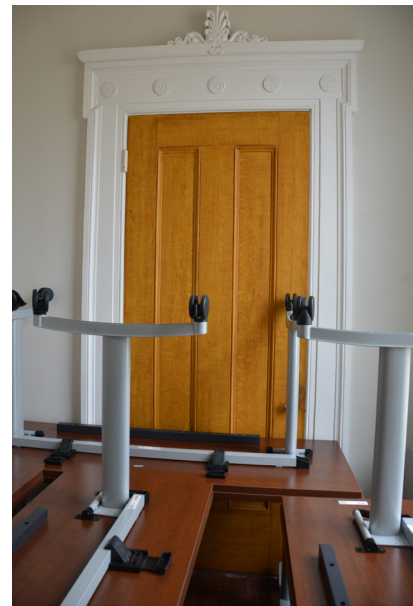

COMPONENTS AVAILABLE

- Historic Rosette
- Historic Window
- Door Knob
- Surviving Reproduction Work: two reproduction windows on the west wall, the door and casings on the south wall, the wood from the floor, and the decorative faux marble modern baseboards.

Left: Faux Moulding; Middle: Historic Window; Right: Door Knob

GREEK REVIVAL ROOM COMPONENTS AVAILABLE

Reproduction Door and Casing

Left: Historic Rosette; Right: Reproduction Door and Casing

D - DOOR TRIM