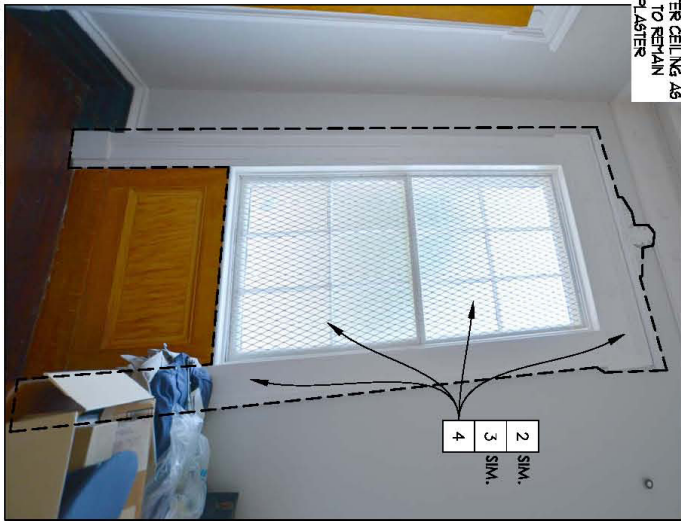

B - WINDOW & TRIM

2 SIM.
3 SIM.
4